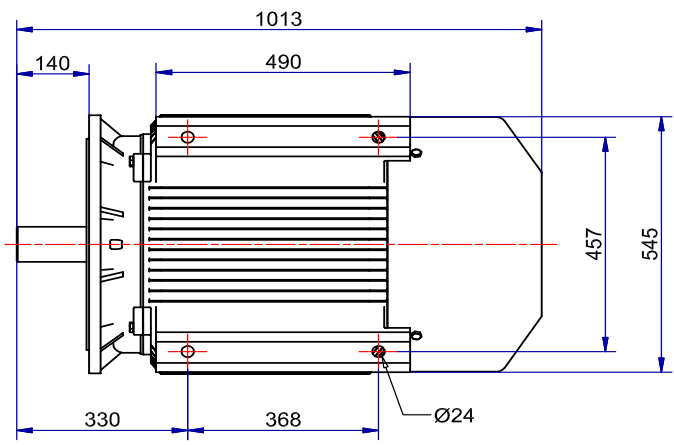

6 5 4 3 2 1

D

C

B

A

D

C

B

A

Shaft detail

01-IP55-Cast Iron-IE3-280S B35-4_6

6 5 4 3 2 1