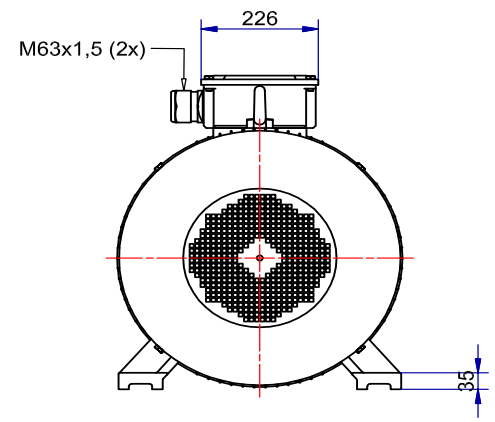

6 5 4 3 2 1

D

C

B

A

D

C

B

A

Shaft detail

01-IP55-Cast Iron-IE3-280S B35-4_6

6 5 4 3 2 1