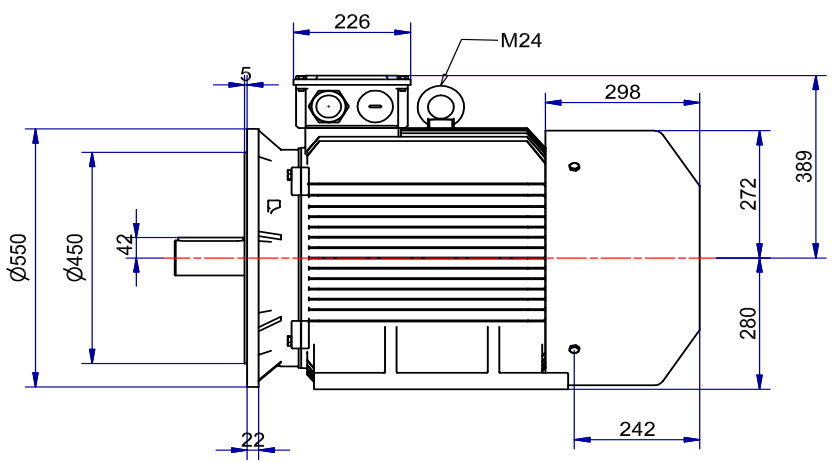

6 5 4 3 2 1

D

C

B

A

D

C

B

A

Shaft detail

01-IP55-Cast Iron-IE3-280S B35-4_6

6 5 4 3 2 1