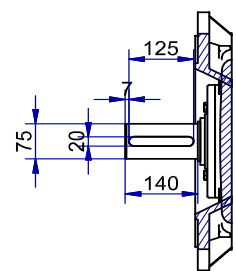

A

Shaft detail

01-IP55-Cast Iron-IE3-280S B35-4_6

6 5 4 3 2 1