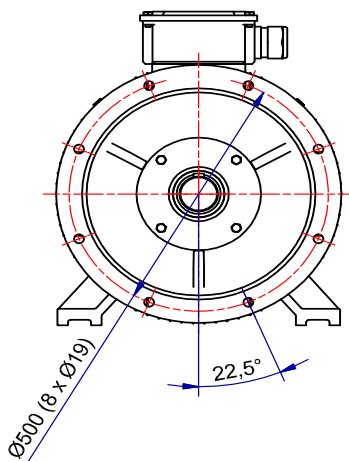

A

Shaft detail

01-IP55-Cast Iron-IE3-280S B35-4_6

6 5 4 3 2 1